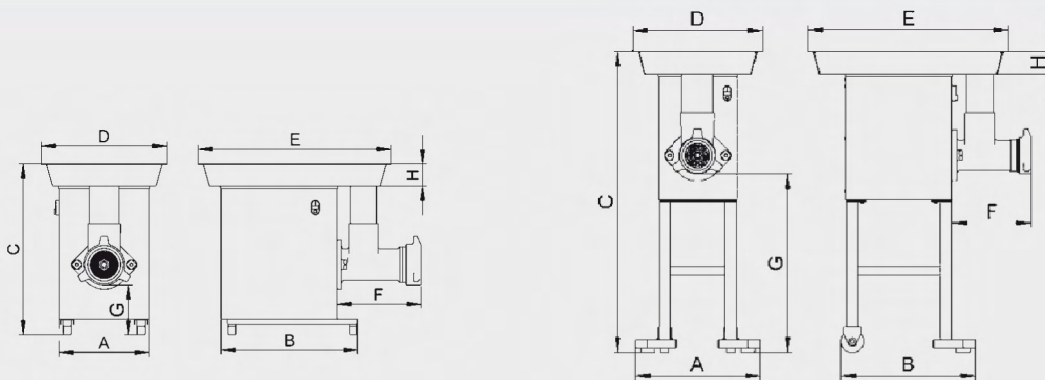

TM / TMP 32

MOD.	A	B	C	D	E	F	G	H	Kg.	C.V./HP.		Ø mm.	Kg / h
										II 1Ph	III 3Ph		
TM 32	280	450	585	460	710	254	120	82	80	3	3	100	750
TMP 32	445	475	1030	460	710	254	570	82	115	3	3	100	750

TMP with reverse rotation / TMP avec double sens de rotation.
TMP con inversor de marcha / TMP mit Rücklauf.

ENTERPRISE

1Ph PLUG 13Amp.

3Ph PLUG

- Mincer constructed of stainless steel 18/8.
- Crown drive transmission.
- Bowl Group entirely of stainless steel. ENTERPRISE (1)
- Bowl Group easily removable for cleaning purposes.
- High capacity tray.
- Option: Reverse rotation.